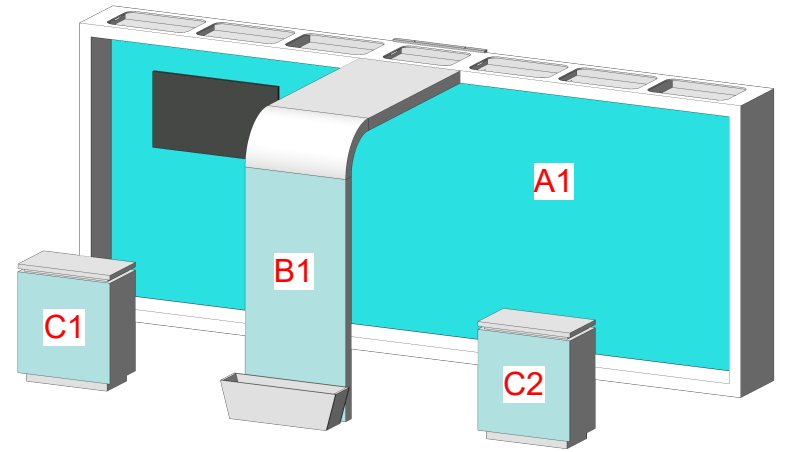

All Raster Art (jpg, tiff, pbg, etc.) must be at least **100 DPI** at print size.

All Raster Art (jpg, tiff, pbg, etc.) must be at least **100 DPI** at print size.

B1

Vinyl Graphic

Image Area:
35" W x 78" H

C1

Vinyl Graphic

Image Area:
32" W x 32.5" H

C2

Vinyl Graphic

Image Area:
32" W x 32.5" H

Add 2" Bleed to Vinyl Graphics