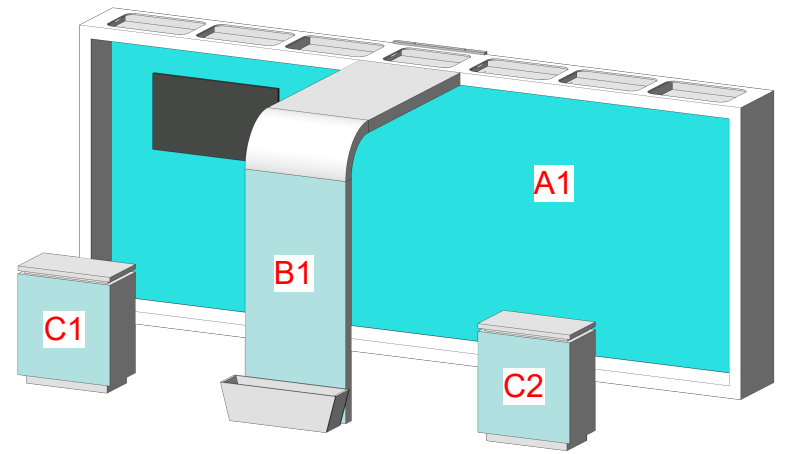

All Raster Art (jpg, tiff, pbg, etc.) must be at least **100 DPI** at print size.

All Raster Art (jpg, tiff, pbg, etc.) must be at least **100 DPI** at print size.

B1

Vinyl Graphic

Image Area:
35" W x 78" H

C1

Vinyl Graphic

Image Area:
32" W x 32.5" H

C2

Vinyl Graphic

Image Area:
32" W x 32.5" H

Add 2" Bleed to Vinyl Graphics