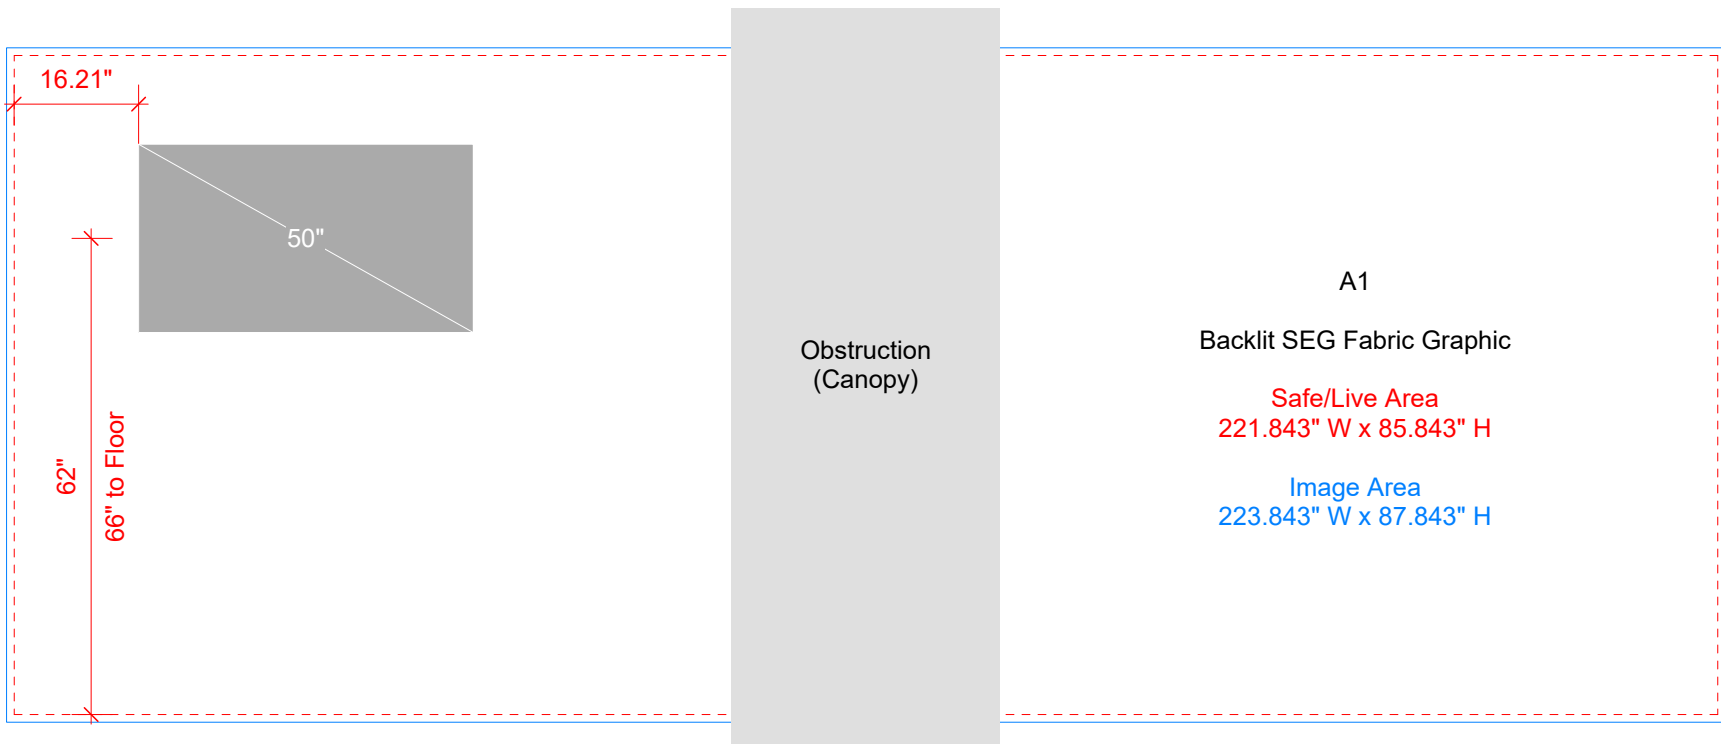

All Raster Art (jpg, tiff, pbg, etc.) must be at least **100 DPI** at print size.

All Raster Art (jpg, tiff, pbg, etc.) must be at least **100 DPI** at print size.

B1

Vinyl Graphic

Image Area:
35" W x 78" H

C1

Vinyl Graphic

Image Area:
32" W x 32.5" H

C2

Vinyl Graphic

Image Area:
32" W x 32.5" H

Add 2" Bleed to Vinyl Graphics